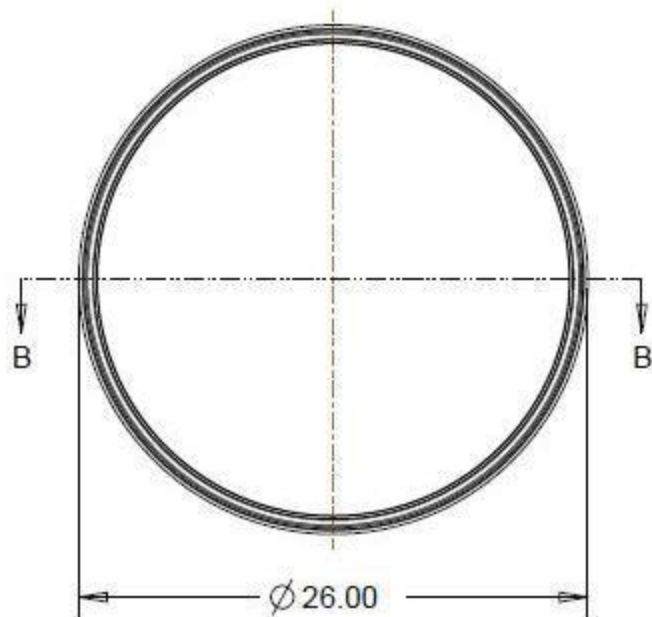

SECTION B-B

Material: Copolymer Polypropylene
Color: Green