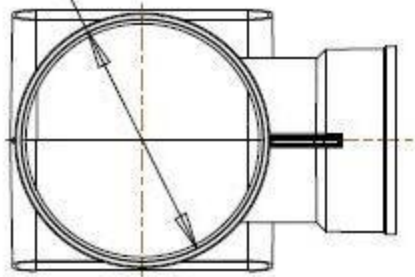

Ø 6.00"

Ø 4.25" BUSHING
(SDR35)

Ø 4.50"
(SCH40)

Material: High-Impact ABS
Color: White

Ø 6.00"

Material: High-Impact Polypropylene
Color: Blue