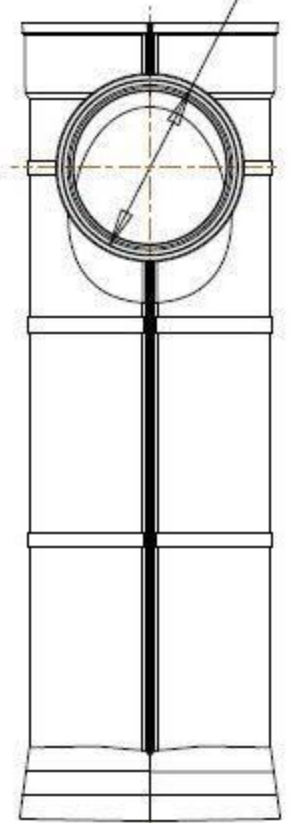

Ø 6.00"

Ø 4.25" BUSHING
(SDR35)

Ø 4.50"
(SCH40)

Material: High-Impact ABS
Color: White

Ø 6.00"

Material: High-Impact Polypropylene
Color: Blue