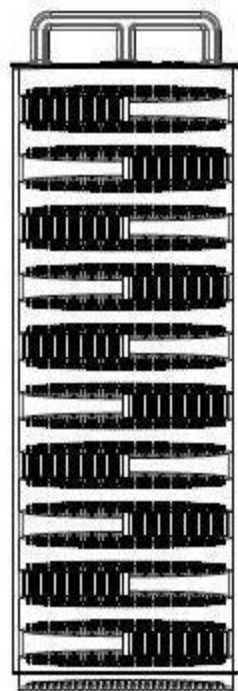

Ø 6.00"

Ø 4.25" BUSHING
(SDR35)

Ø 4.50"
(SCH40)

Material: High-Impact ABS
Color: White

Ø 6.00"

Material: High-Impact Polypropylene
Color: Blue