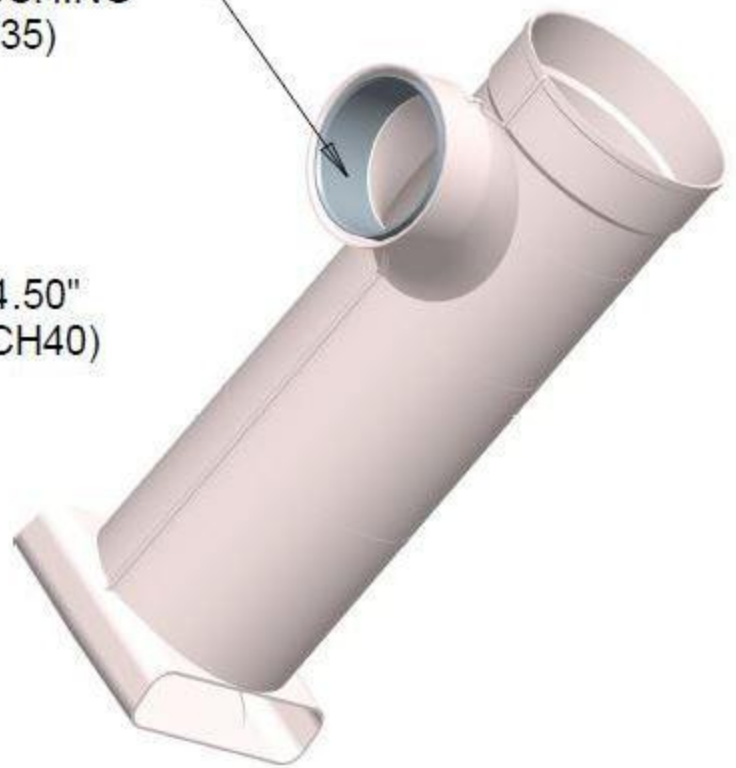

Ø 6.00"

Ø 4.25" BUSHING
(SDR35)

Ø 4.50"
(SCH40)

Material: High-Impact ABS
Color: White

Ø 6.00"

Material: High-Impact Polypropylene
Color: Blue