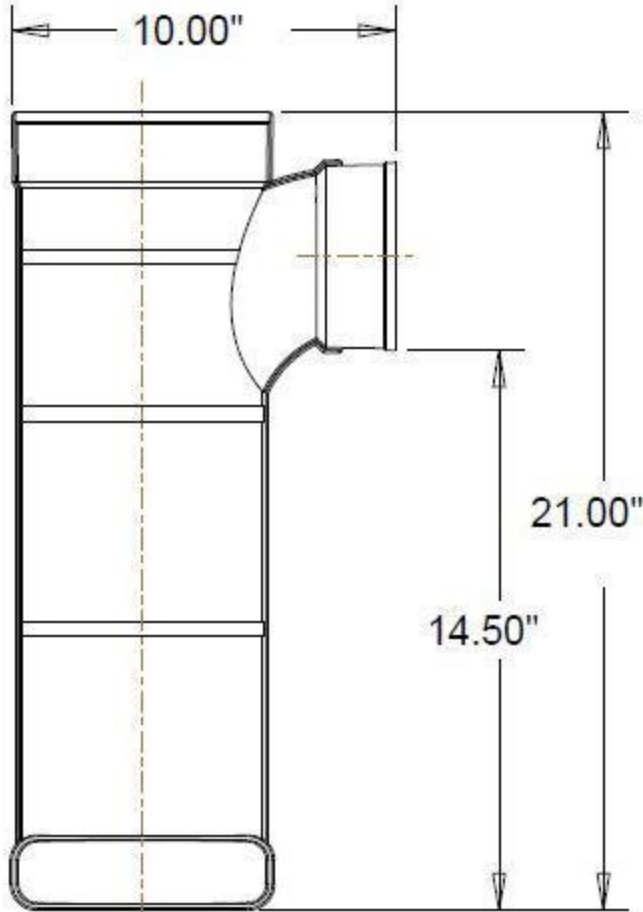

Ø 6.00"

Ø 4.25" BUSHING
(SDR35)

Ø 4.50"
(SCH40)

Material: High-Impact ABS
Color: White

Ø 6.00"

Material: High-Impact Polypropylene
Color: Blue