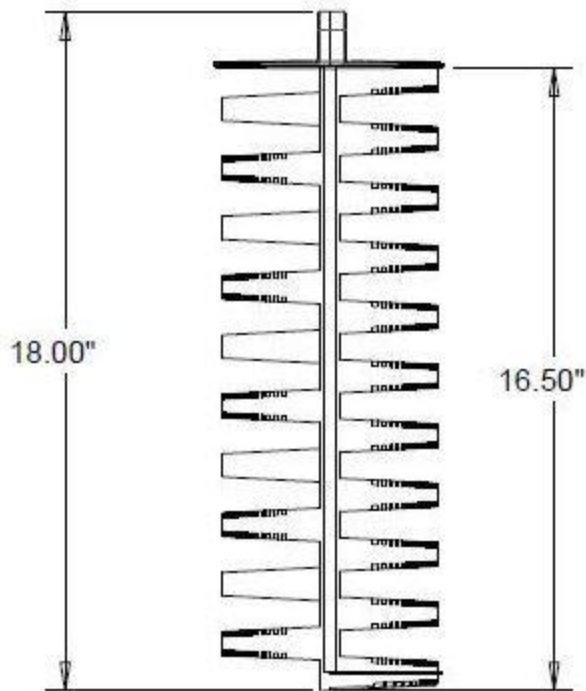

Ø 6.00"

Ø 4.25" BUSHING
(SDR35)

Ø 4.50"
(SCH40)

Material: High-Impact ABS
Color: White

Ø 6.00"

Material: High-Impact Polypropylene
Color: Blue